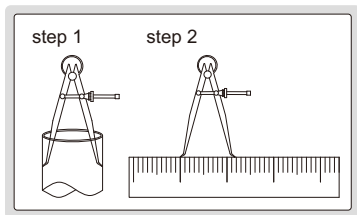

# INSIDE SPRING CALIPERS

- Made of carbon steel

Code	Size (L)	Range (W)
7261-150	150mm	20-170mm
7261-200	200mm	22-220mm
7261-250	245mm	30-270mm
7261-300	300mm	30-320mm

7261-150